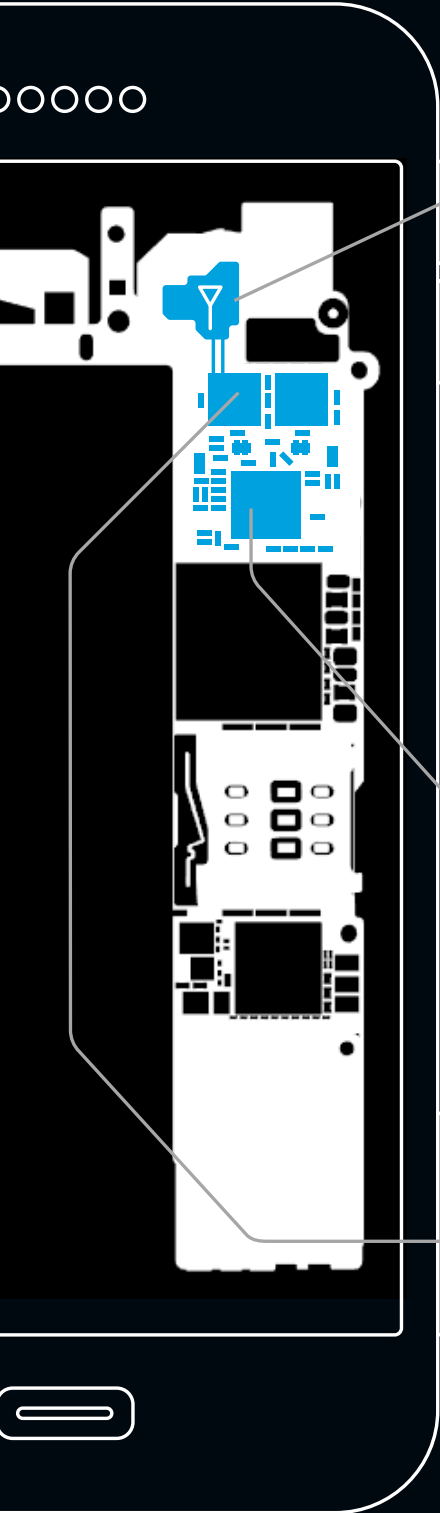

Qorvo Mobile Wi-Fi iFEM

SAVE SPACE

Reduce PCB Footprint by 30%

Combine dozens of components into a single, integrated package

Share Antennas between Wi-Fi, Cellular, and LTE

SAVE TIME

Pre-tested, tuned, and validated for key chipset reference designs

SAVE POWER

Boost power efficiency by as much as 40%

Qorvo's smaller iFEM fits closer to the Antenna

QORVO
all around you

© Qorvo, Inc. | 2017. Qorvo and all around you are registered trademarks of Qorvo, Inc. in the U.S. and in other countries.