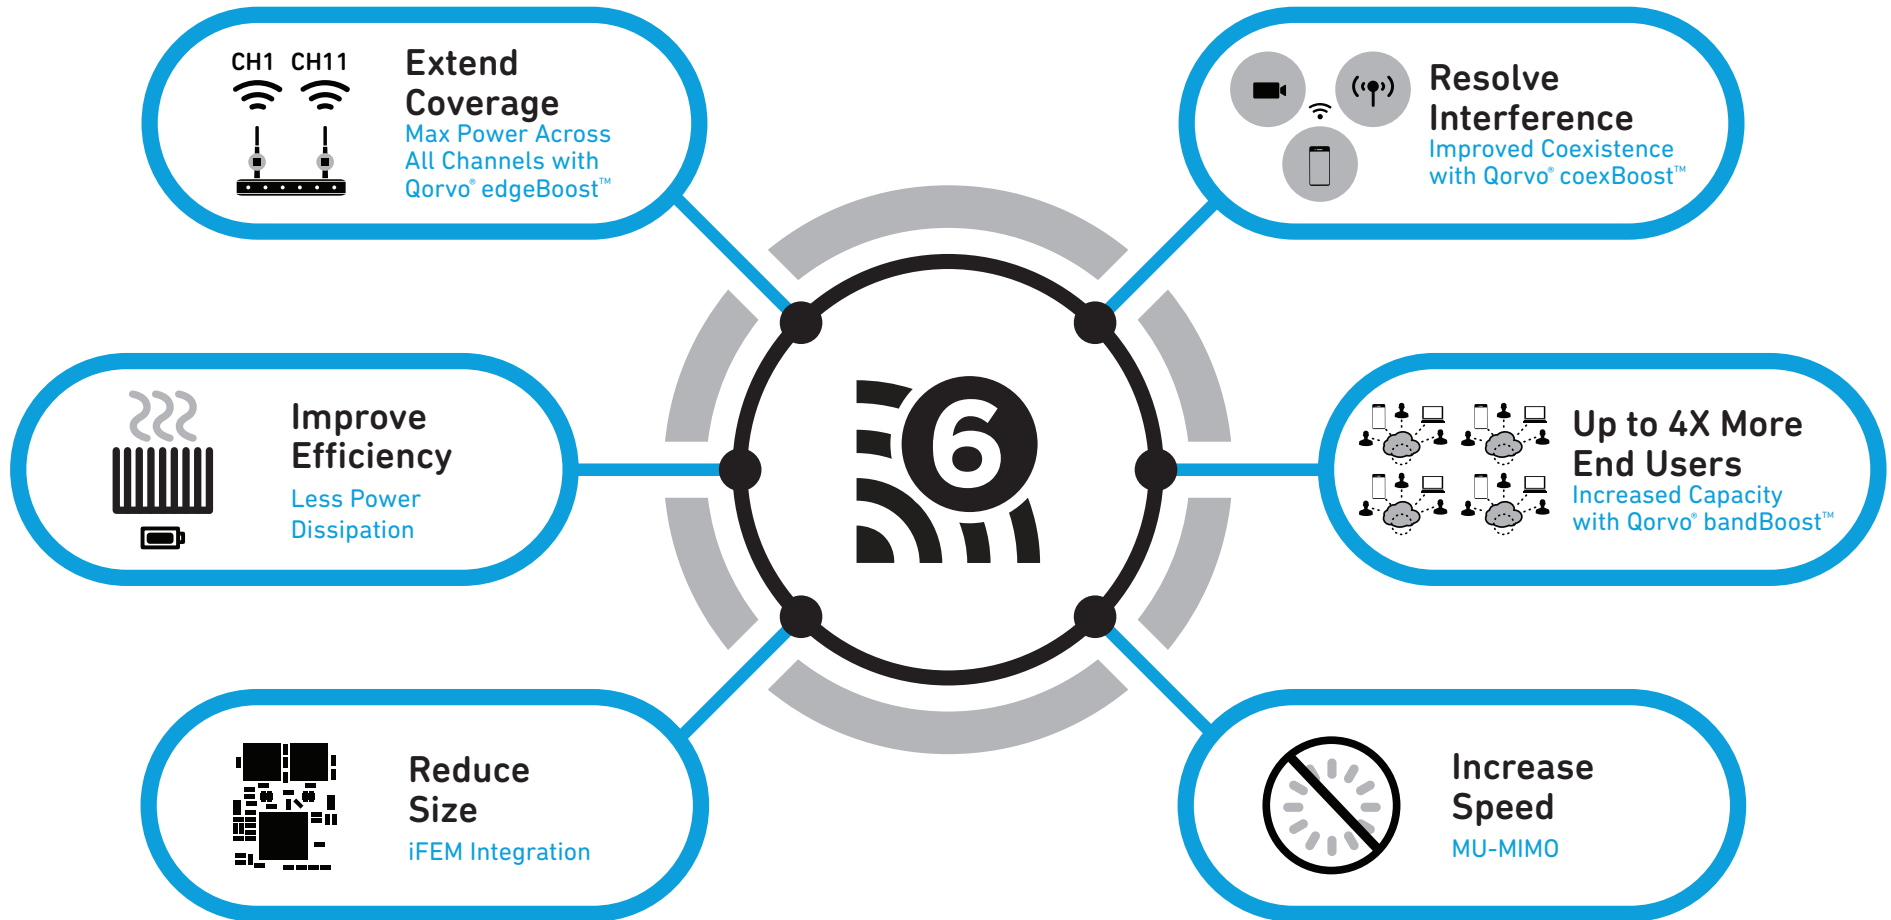

6 Key Elements of Wi-Fi 6 (11ax)

Qorvo Wi-Fi 6:

Most efficient RF solutions. The ultimate in reliable coverage. Smallest form factor.