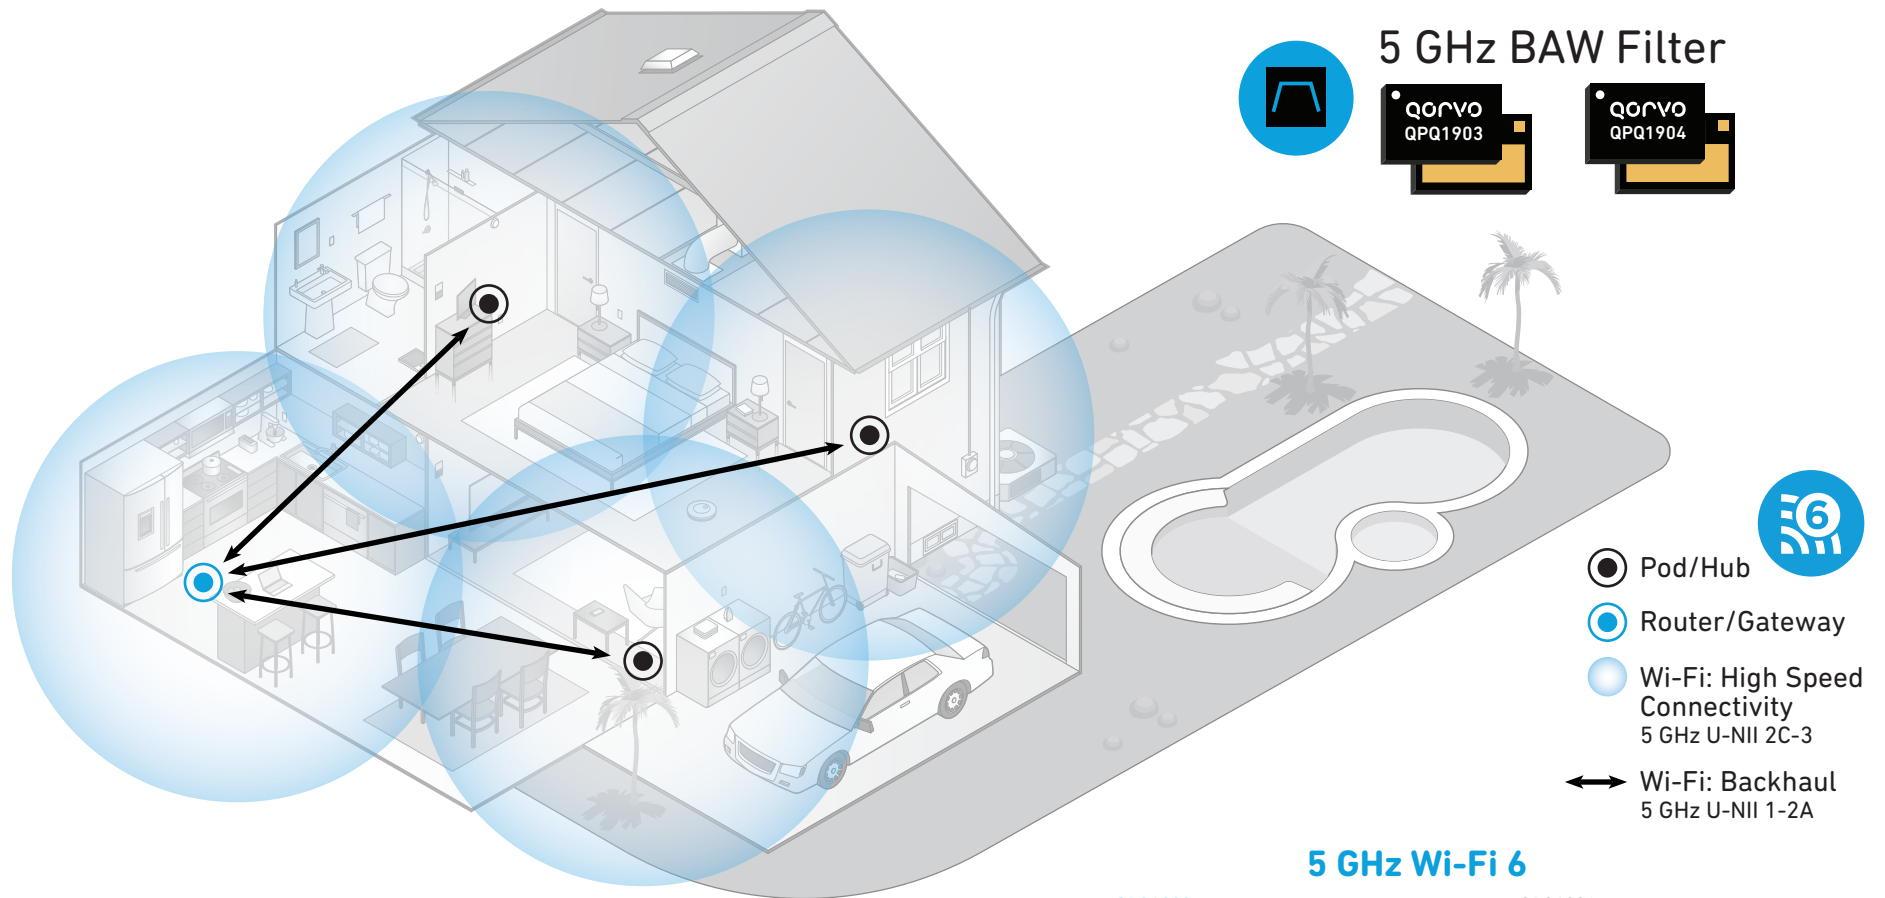

Qorvo® bandBoost™ Enables Maximum Capacity and Throughput

Whole home coverage reaching every corner of the house, with the highest throughput and capacity

Qorvo bandBoost

Qorvo's unique technology maximizes capacity and range by boosting band isolation such as in tri-band mesh (distributed) Wi-Fi systems.