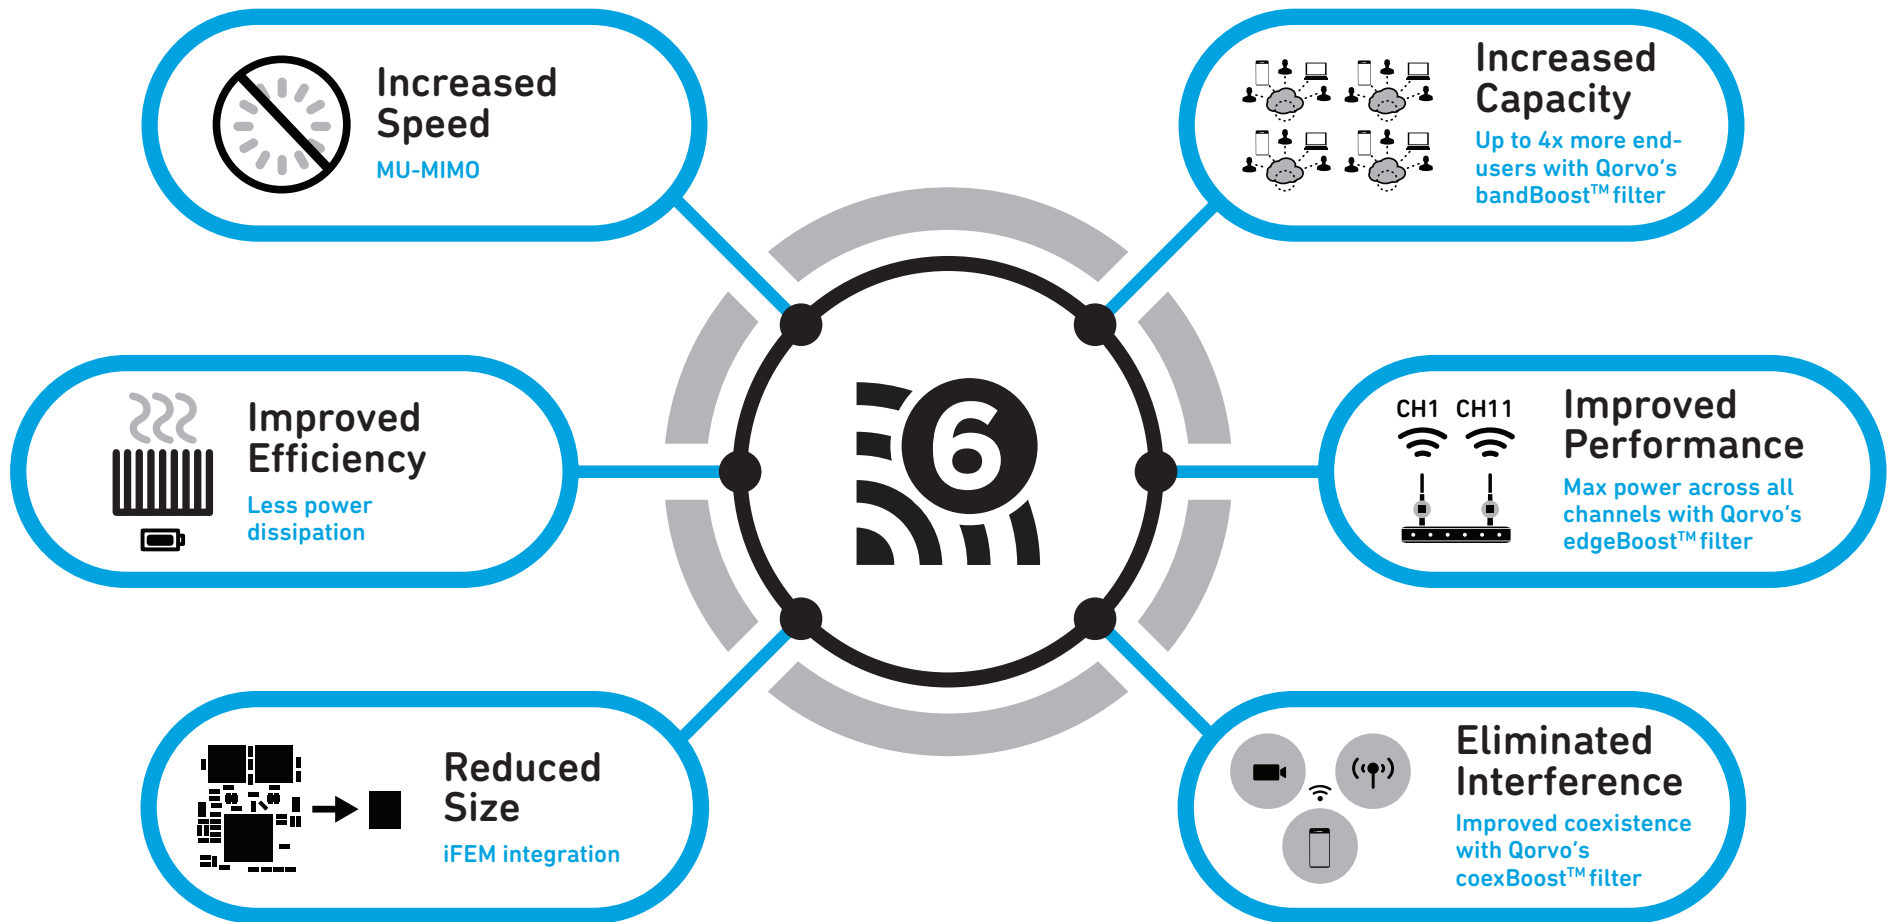

6 Key Elements of Wi-Fi 6 (802.11ax)

Qorvo Wi-Fi 6:

Most efficient RF solutions. The ultimate in reliable coverage. Smallest form factor.